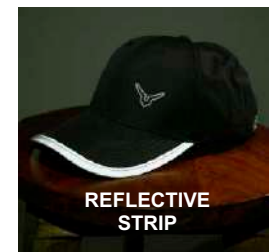

MS8925XXX INVINCIBLE UNISEX BASEBALL CAP

Material:- Cotton Twill
Color: Navy, Black, Pink

MS8926XXX INVINCIBLE INDIA LIMITED EDITION UNISEX BASEBALL CAP

Material:- Cotton Twill
Color: White, Black

MS8924XXX INVINCIBLE UNISEX QUICK DRY LIGHT WEIGHT SPORTS CAP

Material:- Rapid Dry
Color: White, Black, Navy