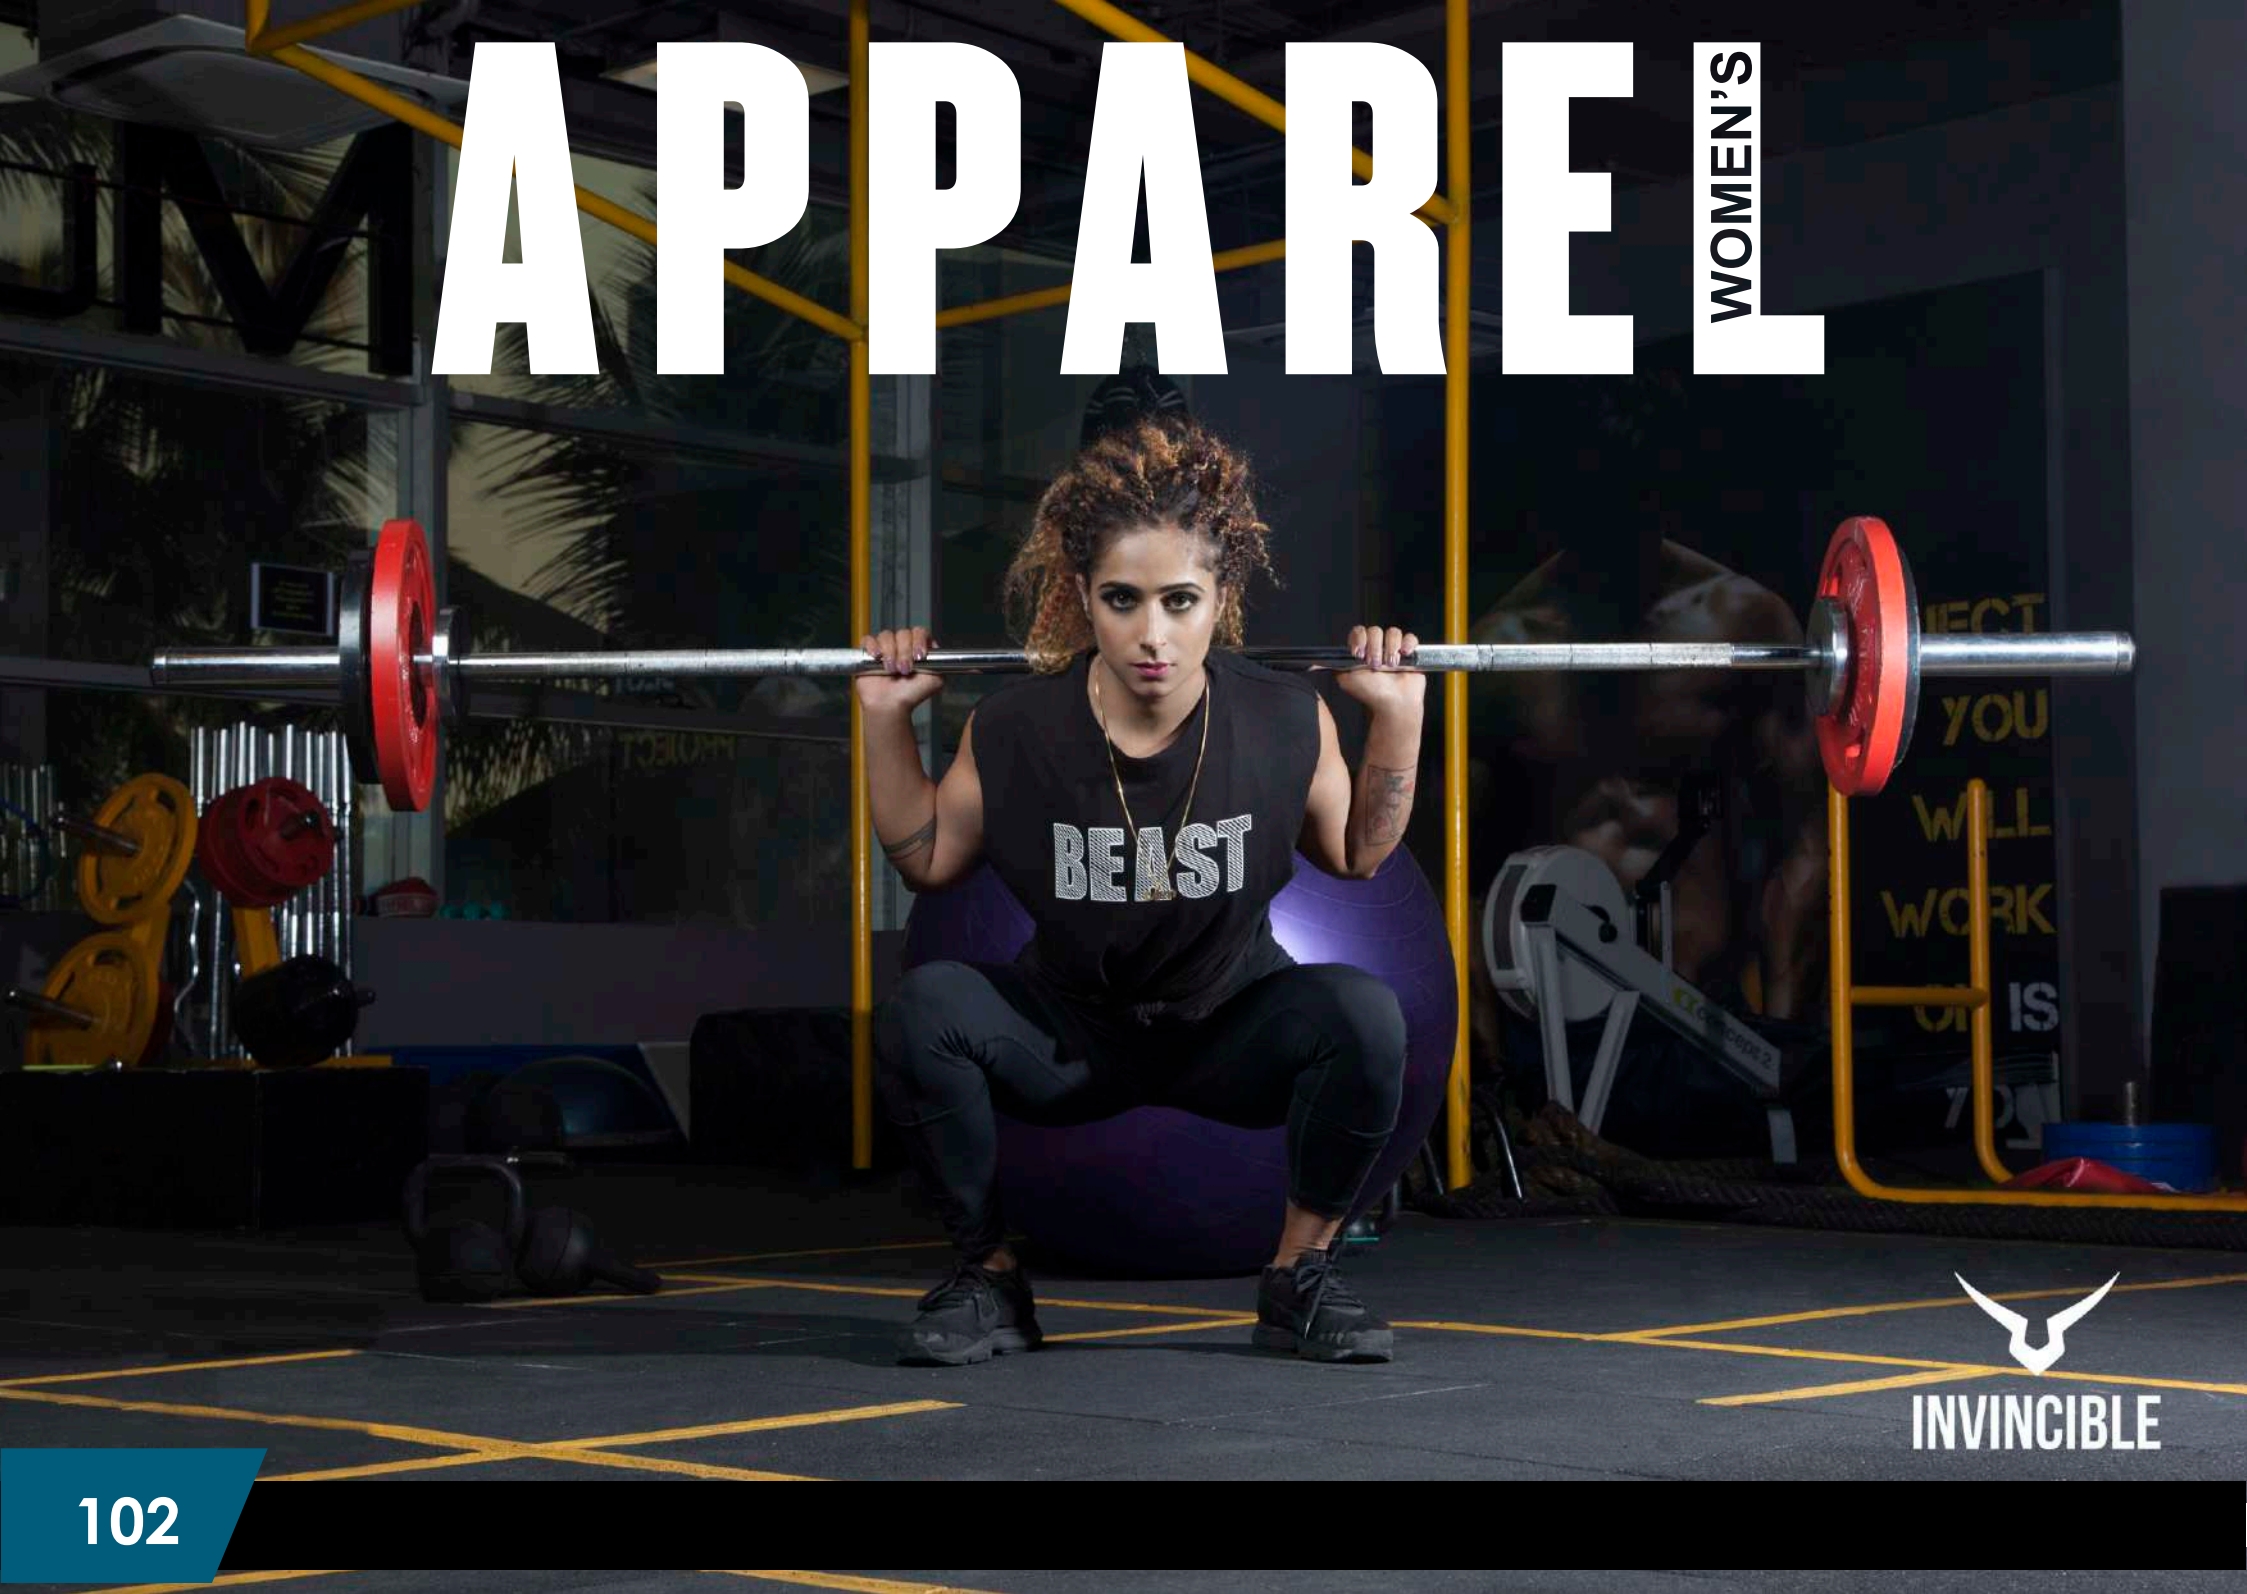

APPAREL

WOMEN'S

INVINCIBLE