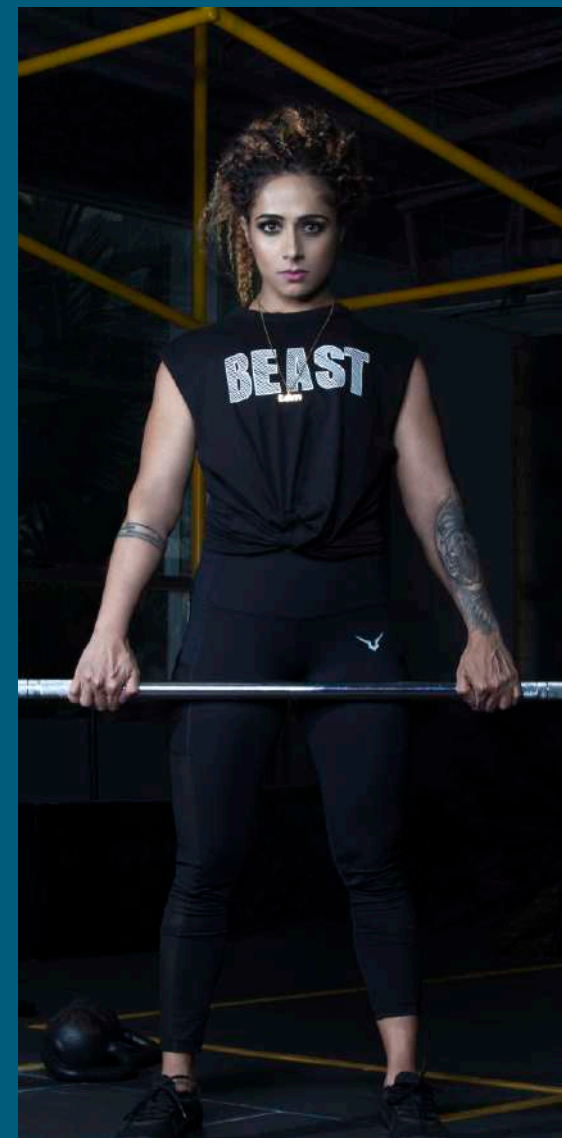

BELIEVE IN YOURSELF