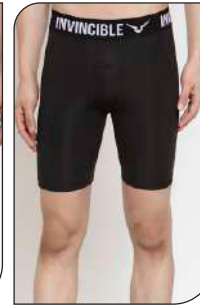

ST5482XP2

INVINCIBLE MEN'S PRO COMPRESS PERFORMANCE SHORTS

Size: XS, S, M, L, XL, XXL

Fabric:- 90% Polyester 10% Spandex 250 GSM Poly Spandex

Color: Teal, Navy, Black, Dark Grey, Olive Green

INVINCIBLE MEN'S PRO COMPRESS PERFORMANCE SHORTS

ST5475XP2

Size: XS, S, M, L, XL

Fabric:- 90% Polyester 10% Spandex 250 GSM Poly Spandex

Color: Black/Red