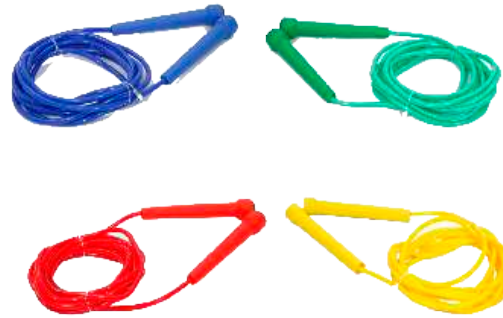

JR4108XXX
INVINCIBLE PLASTIC HANDLE
SPEED ROPE