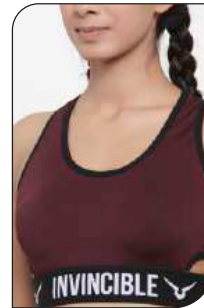

Feature

TE9210XP2

INVINCIBLE WOMEN'S MESH BACK SPORTS BRA

Size: XS, S, M, L, XL

Fabric: 90% Polyester 10% Spandex 240 GSM Polyester Spandex

Color: Teal, Olive Green, Black, Wine