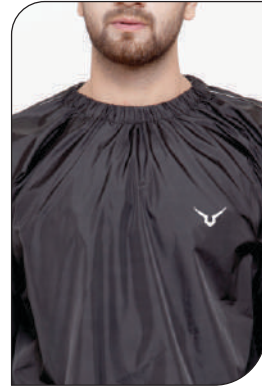

WS6202XW1

INVINCIBLE MEN'S PRO SAUNA SUIT

Size: S, M, L, XL, XXL, 3XL

Fabric:- 100% Rubberized Nylon 220 GSM Rubberized Coated

Color: Navy, Graphite, Black