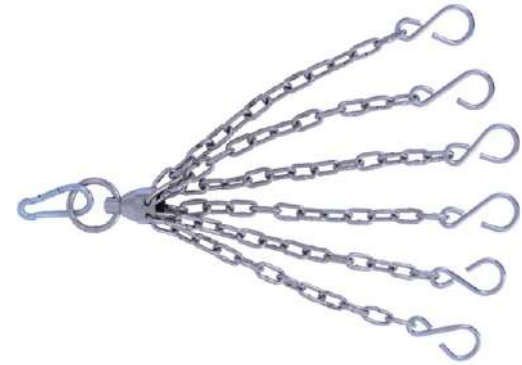

MT4045XXX
INVINCIBLE SPECIAL SIX LEG CHAIN