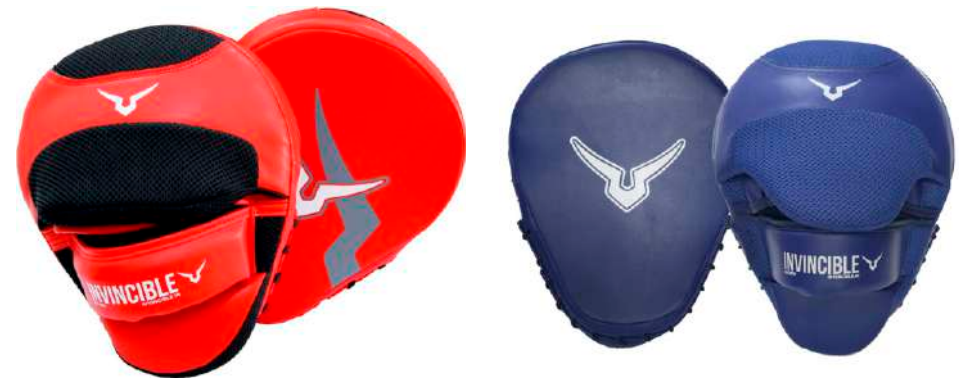

PM2007XZB INVINCIBLE MICRO GEL PADS
Size: One Size
Material:- High Grade Leather

PM2012XZE INVINCIBLE ESSENTIAL PUNCH MITTS

Size: One Size

Material:- Synthetic Leather