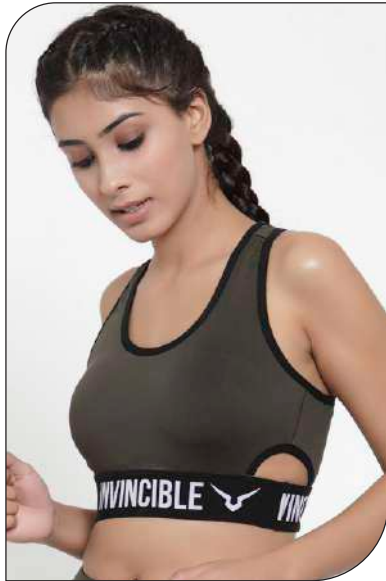

TE9207XP2

INVINCIBLE WOMEN'S FUNCTIONAL POCKET SPORTS BRA

Size: XS, S, M, L, XL

Fabric: 90% Polyester 10% Spandex 240 GSM Polyester Spandex

Color: Olive Green, Wine, Grey, Black, Teal