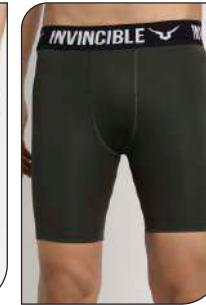

ST5482XP2

INVINCIBLE MEN'S PRO COMPRESS PERFORMANCE SHORTS

Size: XS, S, M, L, XL, XXL

Fabric:- 90% Polyester 10% Spandex 250 GSM Poly Spandex

Color: Teal, Navy, Black, Dark Grey, Olive Green

INVINCIBLE MEN'S PRO COMPRESS PERFORMANCE SHORTS

ST5475XP2

Size: XS, S, M, L, XL

Fabric:- 90% Polyester 10% Spandex 250 GSM Poly Spandex

Color: Black/Red