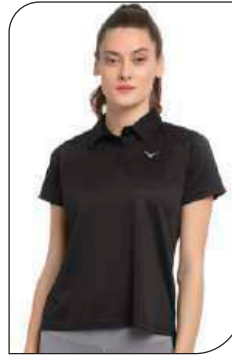

TE9037XO5

INVINCIBLE WOMEN'S RAGLAN POLO T-SHIRT

Size: S, M, L, XL, XXL

Fabric: 100% Polyester 160 GSM Dot Knit

Color: Red, Black, Teal